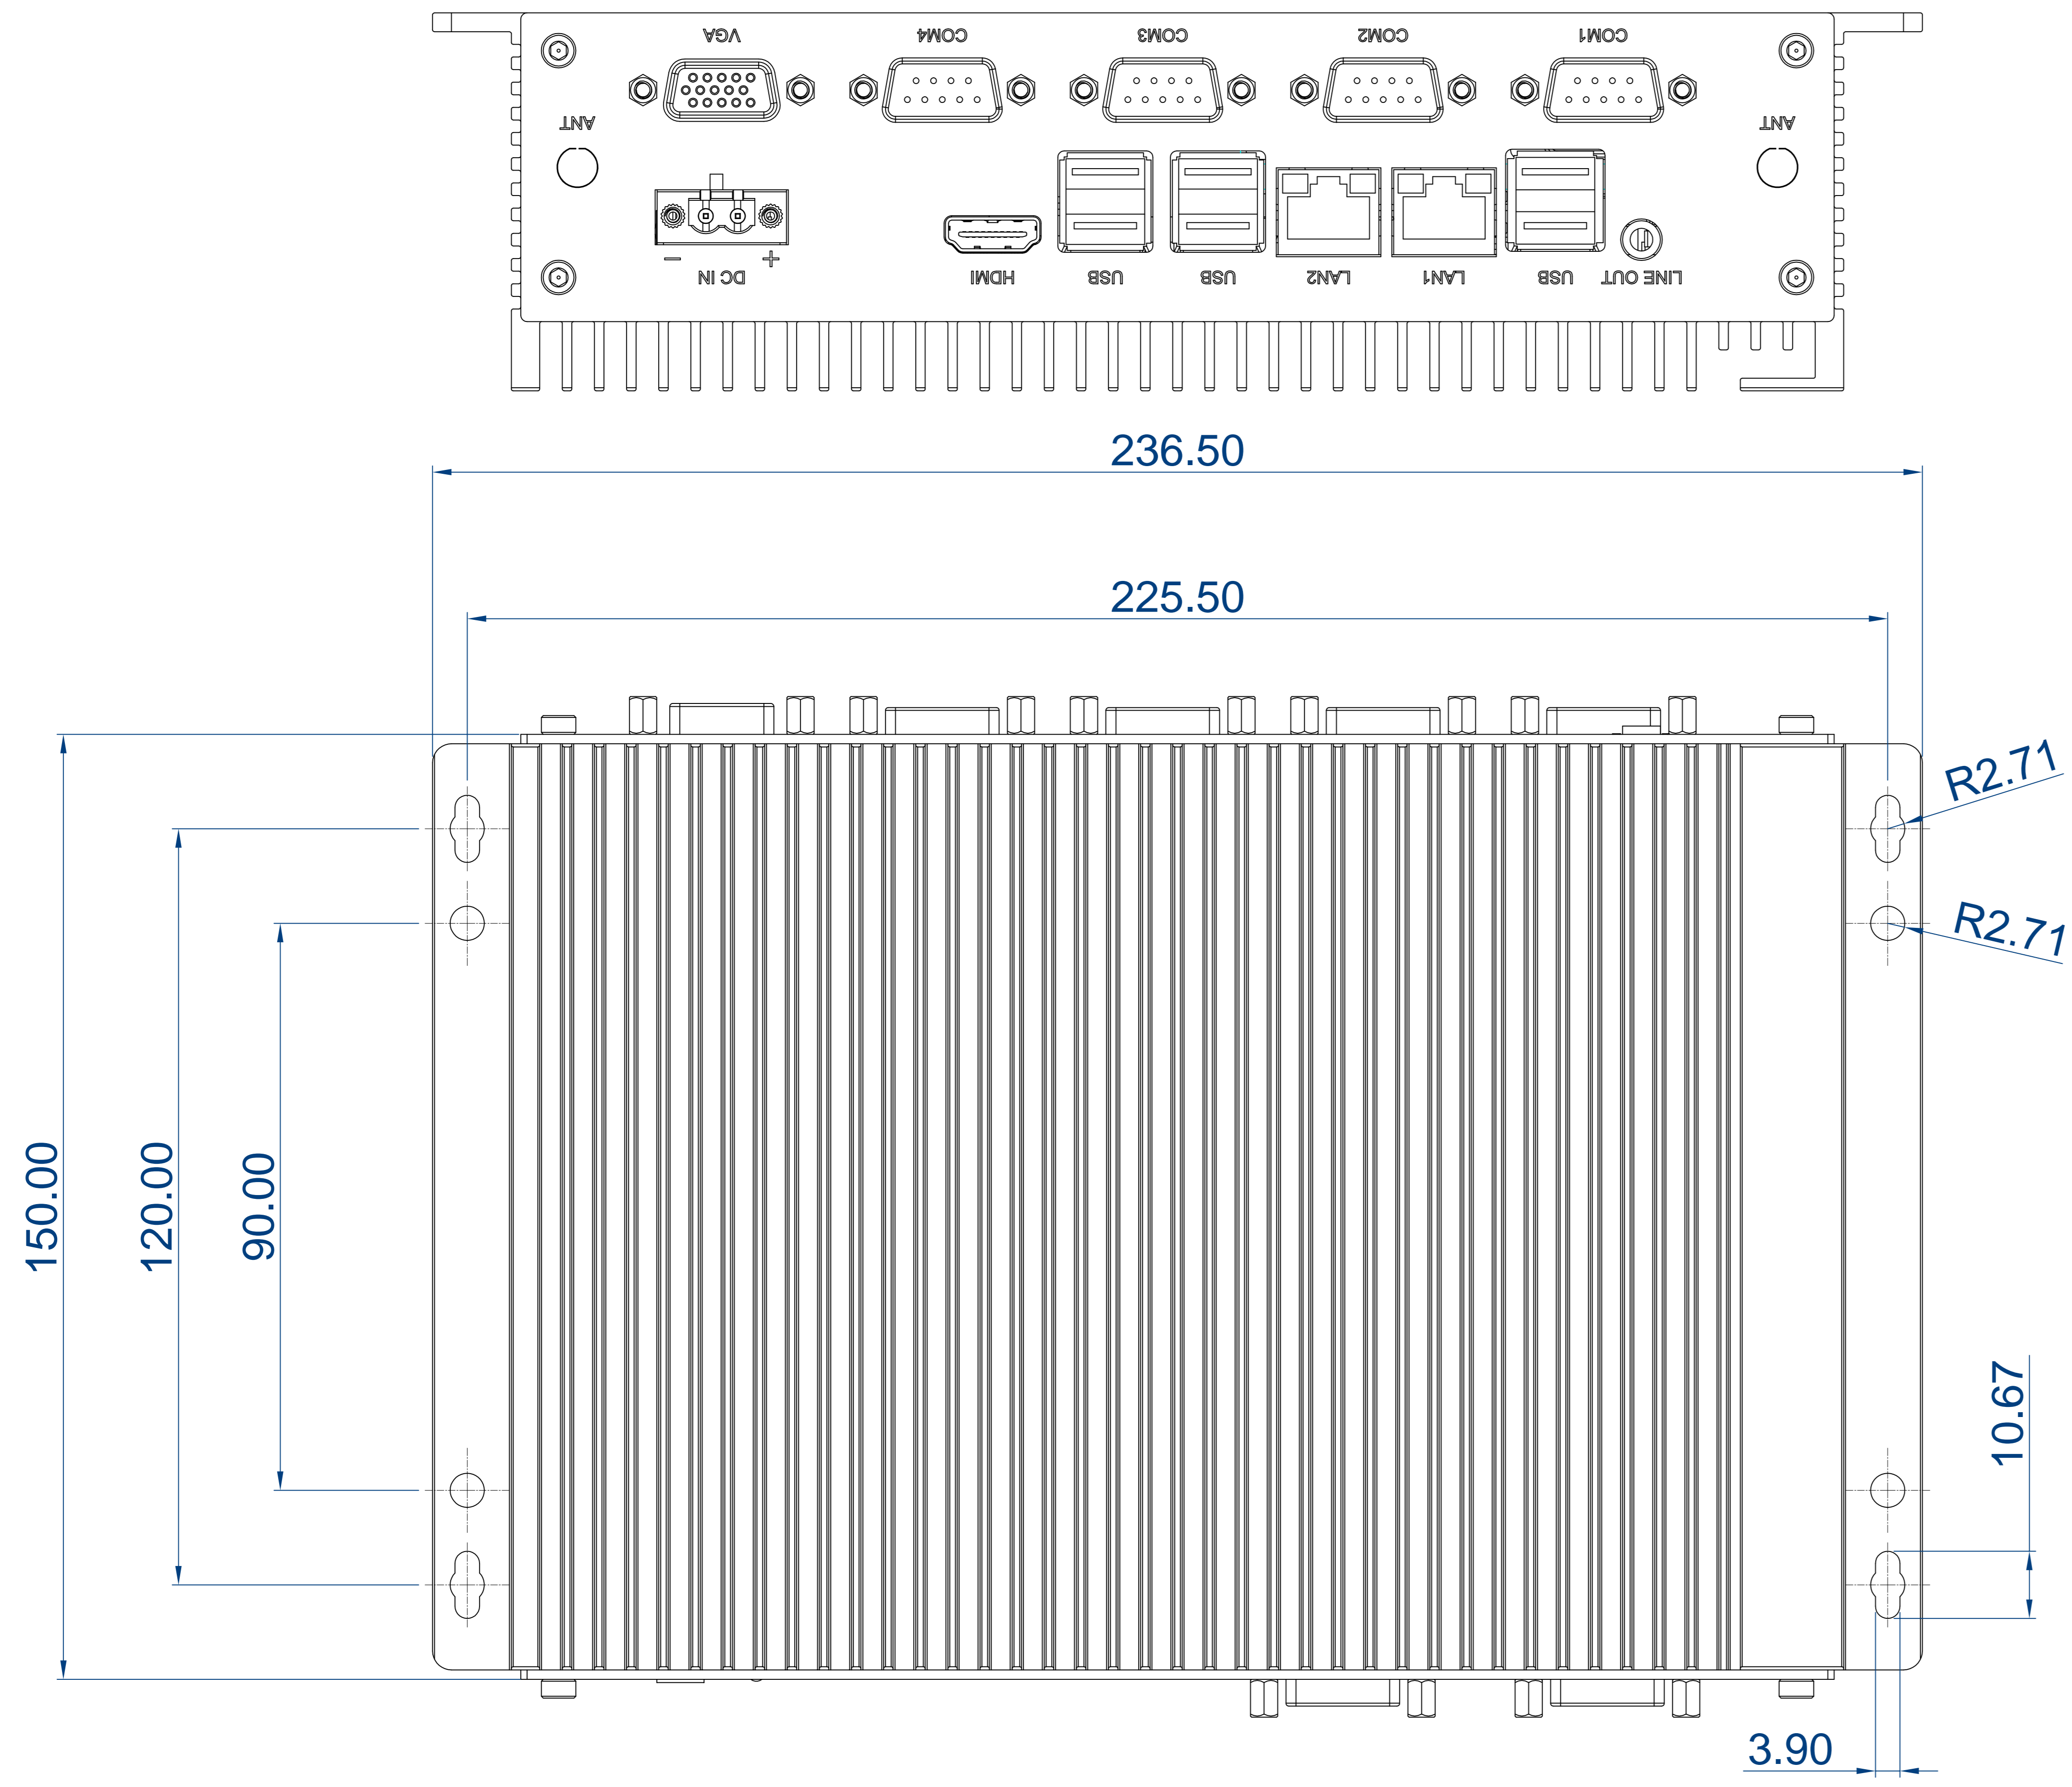

DIMENSIONAL DRAWING:TBOX-28X0

DIMENSIONS IN MILLIMETERS

DIMENSIONAL DRAWING:TBOX-28X1

DIMENSIONS IN MILLIMETERS